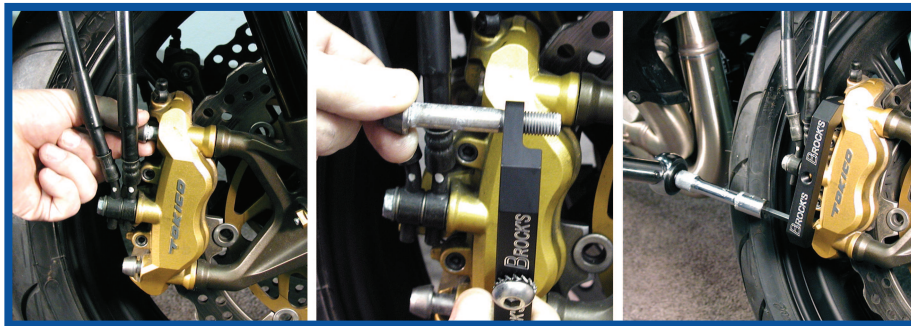

BPP-RMSBK
Brock's
Performance
Products -
Radial Mount
Strap Bracket Kit

This Package contains:
2 Radial Mount Brackets
2 M10x20 Bolts
2 Serrated Washers
4 Shim Washers-ZX-14 ONLY

Instructions

Begin by removing top and bottom brake caliper mounting bolts. Re-insert bolts through the RMSB with notched area facing toward brake caliper. Mount RMSB as shown. Torque to 39 N m (28lb-ft). Repeat on opposite side.

Installation of Brock's Performance Front End Lowering Strap (BPP-STRAP):

1 Install release buckle on left side of bike (while seated) using M10x20 bolt and serrated washer, as shown. Hand tighten.

2 **Always route strap UNDER any cables and wires to prevent pinching or damage. Do not allow strap to twist.** Route strap upward over steering neck, and down the other side. Secure remaining end of strap as described in 1. Tighten strap slightly to remove slack. Torque M10x20 bolts on both sides to 39 N m-(28lb-ft)

3 To Lower Front End: Apply moderate pressure to front brake lever, lunge forward to compress front forks while simultaneously pulling upward on strap handle. **Attention: BIKE MAY FALL OVER!** Short kickstands are required on some models. Contact Brock's Performance for details.

4 **DANGER: Strap handle MUST be securely fastened.** A loss of control can occur if the strap handle becomes tangled in the front wheel or brake assembly. Brock's Performance recommends a reusable Zip Tie to secure strap handle in a safe location.