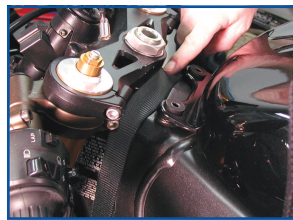

BPP-RMSBK
Brock's
Performance
Products -
Radial Mount
Strap Bracket Kit

This Package contains:
2 Radial Mount Brackets
2 M10x20 Bolts
2 Serrated Washers
4 Shim Washers-ZX-14 ONLY

Instructions

Begin by removing top and bottom brake caliper mounting bolts. Re-insert bolts through the RMSB with notched area facing toward brake caliper. Mount RMSB as shown. Torque to 39 N m (28lb-ft). Repeat on opposite side.

Installation of Brock's Performance Front End Lowering Strap (BPP-STRAP):

1 Install release buckle on left side of bike (while seated) using M10x20 bolt and serrated washer, as shown. Hand tighten.

2 **Always route strap UNDER any cables and wires to prevent pinching or damage. Do not allow strap to twist.** Route strap upward over steering neck, and down the other side. Secure remaining end of strap as described in 1. Tighten strap slightly to remove slack. Torque M10x20 bolts on both sides to 39 N m-(28lb-ft)